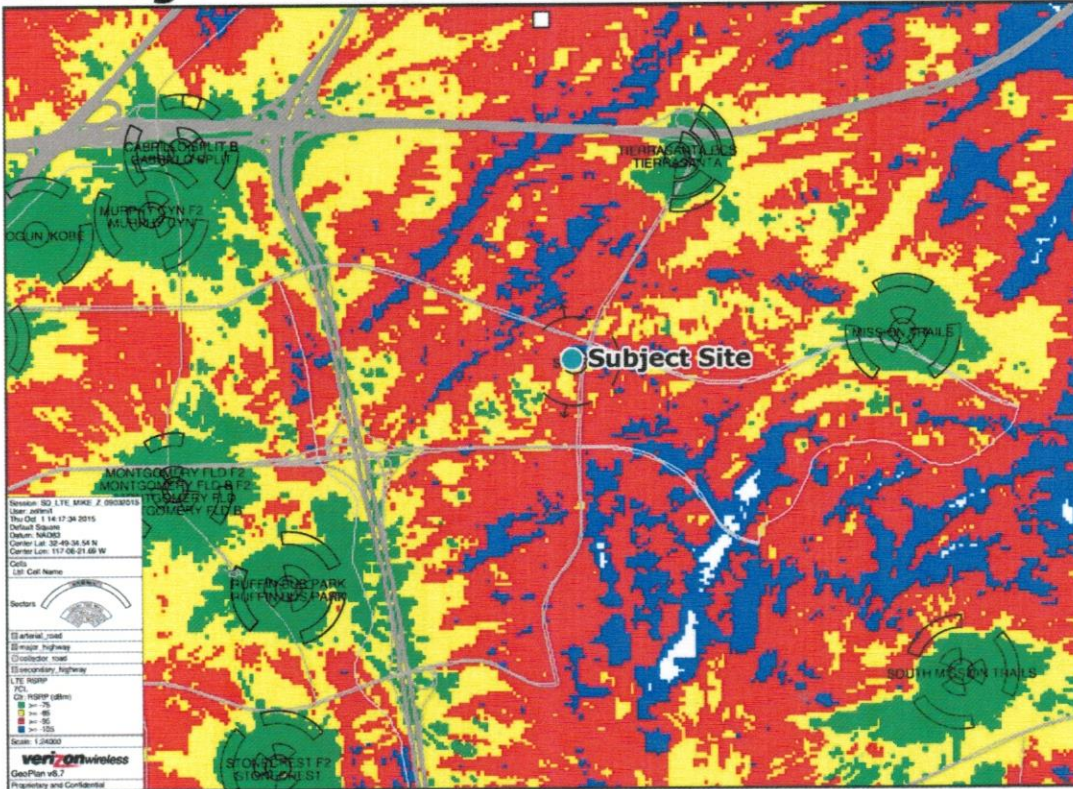

Serra (MCE)
 5156 Santo Rd.
 San Diego, CA 92124

Coverage without site

Coverage Levels:

- Excellent
- Good/Variable
- Poor