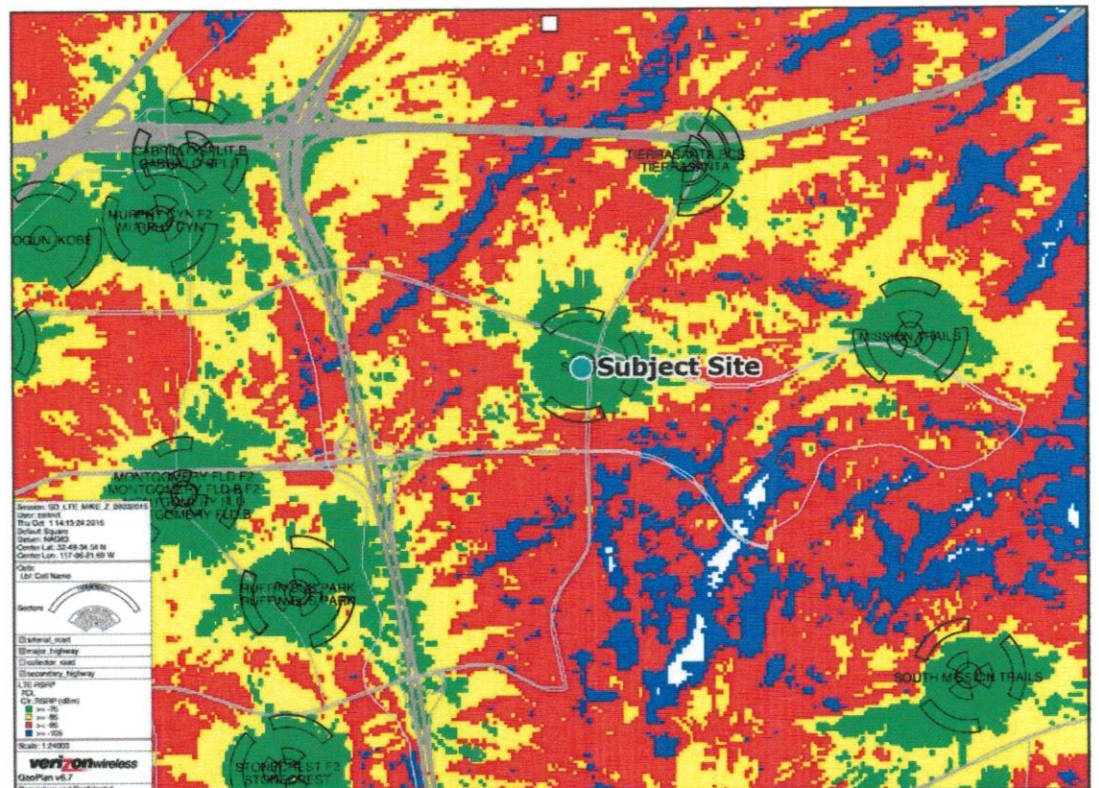

Serra (MCE)
 5156 Santo Rd.
 San Diego, CA 92124

Coverage without site

Coverage Levels:

- Excellent
- Good/Variable
- Poor